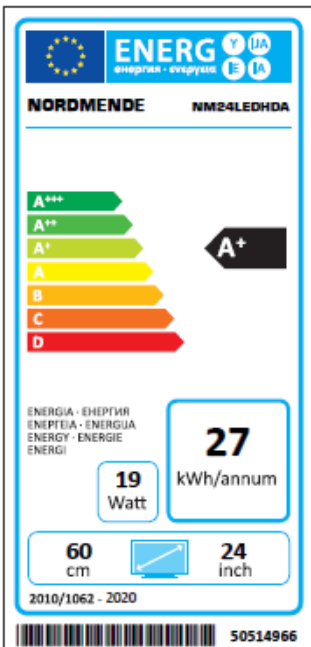

PRODUCT FICHE

Brand	NORDMENDE	
Model	NM24LEDHDA	
Energy Efficiency Class	A+	
Visible screen size (diagonal, approx.) (inch/cm)	24 Inches	60cm
On mode average power consumption (Watt)	19,0	
Annual energy consumption (kWh/annum) (*)	27	
Standby power consumption (Watt)	0,50	
Off mode power consumption (Watt)	N/A	
Display resolution (px)	1366x768	

VESA WALL MOUNT MEASUREMENTS		
Hole Pattern Sizes (mm)	W	H
	75	75
SCREW SIZES		
Length (X)	min. (mm)	5
	max. (mm)	8
Thread (Y)	M4	