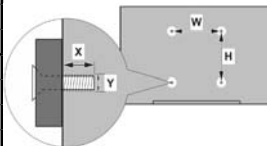

VESA WALL MOUNT MEASUREMENTS			
B	Hole Pattern Sizes (mm)	W	H
		75	75
C			Screw Sizes
D	Length (X)	min. (mm)	5
		max. (mm)	8
E	Thread (Y)	M4	

Product Fiche	
Commercial Brand:NORDMENDE	
Product No.	10127819
Model No.	ARF24DLEDSM
Energy efficiency class	A+
Visible screen size (diagonal, approx.) (inch/cm)	24 inches 60 cm
On mode average power consumption (Watt)	19,0
Annual energy consumption (kWh/annum) (*)	27
Standby power consumption (Watt)	0,50
Off mode power consumption (Watt)	N/A
Display resolution (px)	1366x768