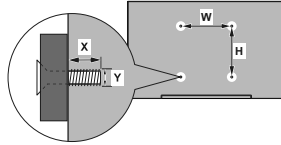

VESA WALL MOUNT MEASUREMENTS		
Hole Pattern Sizes (mm)	W	H
	75	75
Screw Sizes		
Length (X)	min. (mm)	5
	max. (mm)	8
Thread (Y)	M4	

Product Fiche	
Commercial Brand:NORDMENDE	
Product No.	10126772
Model No.	AR32DLEDHD
Energy efficiency class	A+
Visible screen size (diagonal, approx.) (inch/cm)	32 inches 80 cm
On mode average power consumption (Watt)	31,0
Annual energy consumption (kWh/annum) (*)	45
Standby power consumption (Watt)	0,50
Off mode power consumption (Watt)	N/A
Display resolution (px)	1366x768